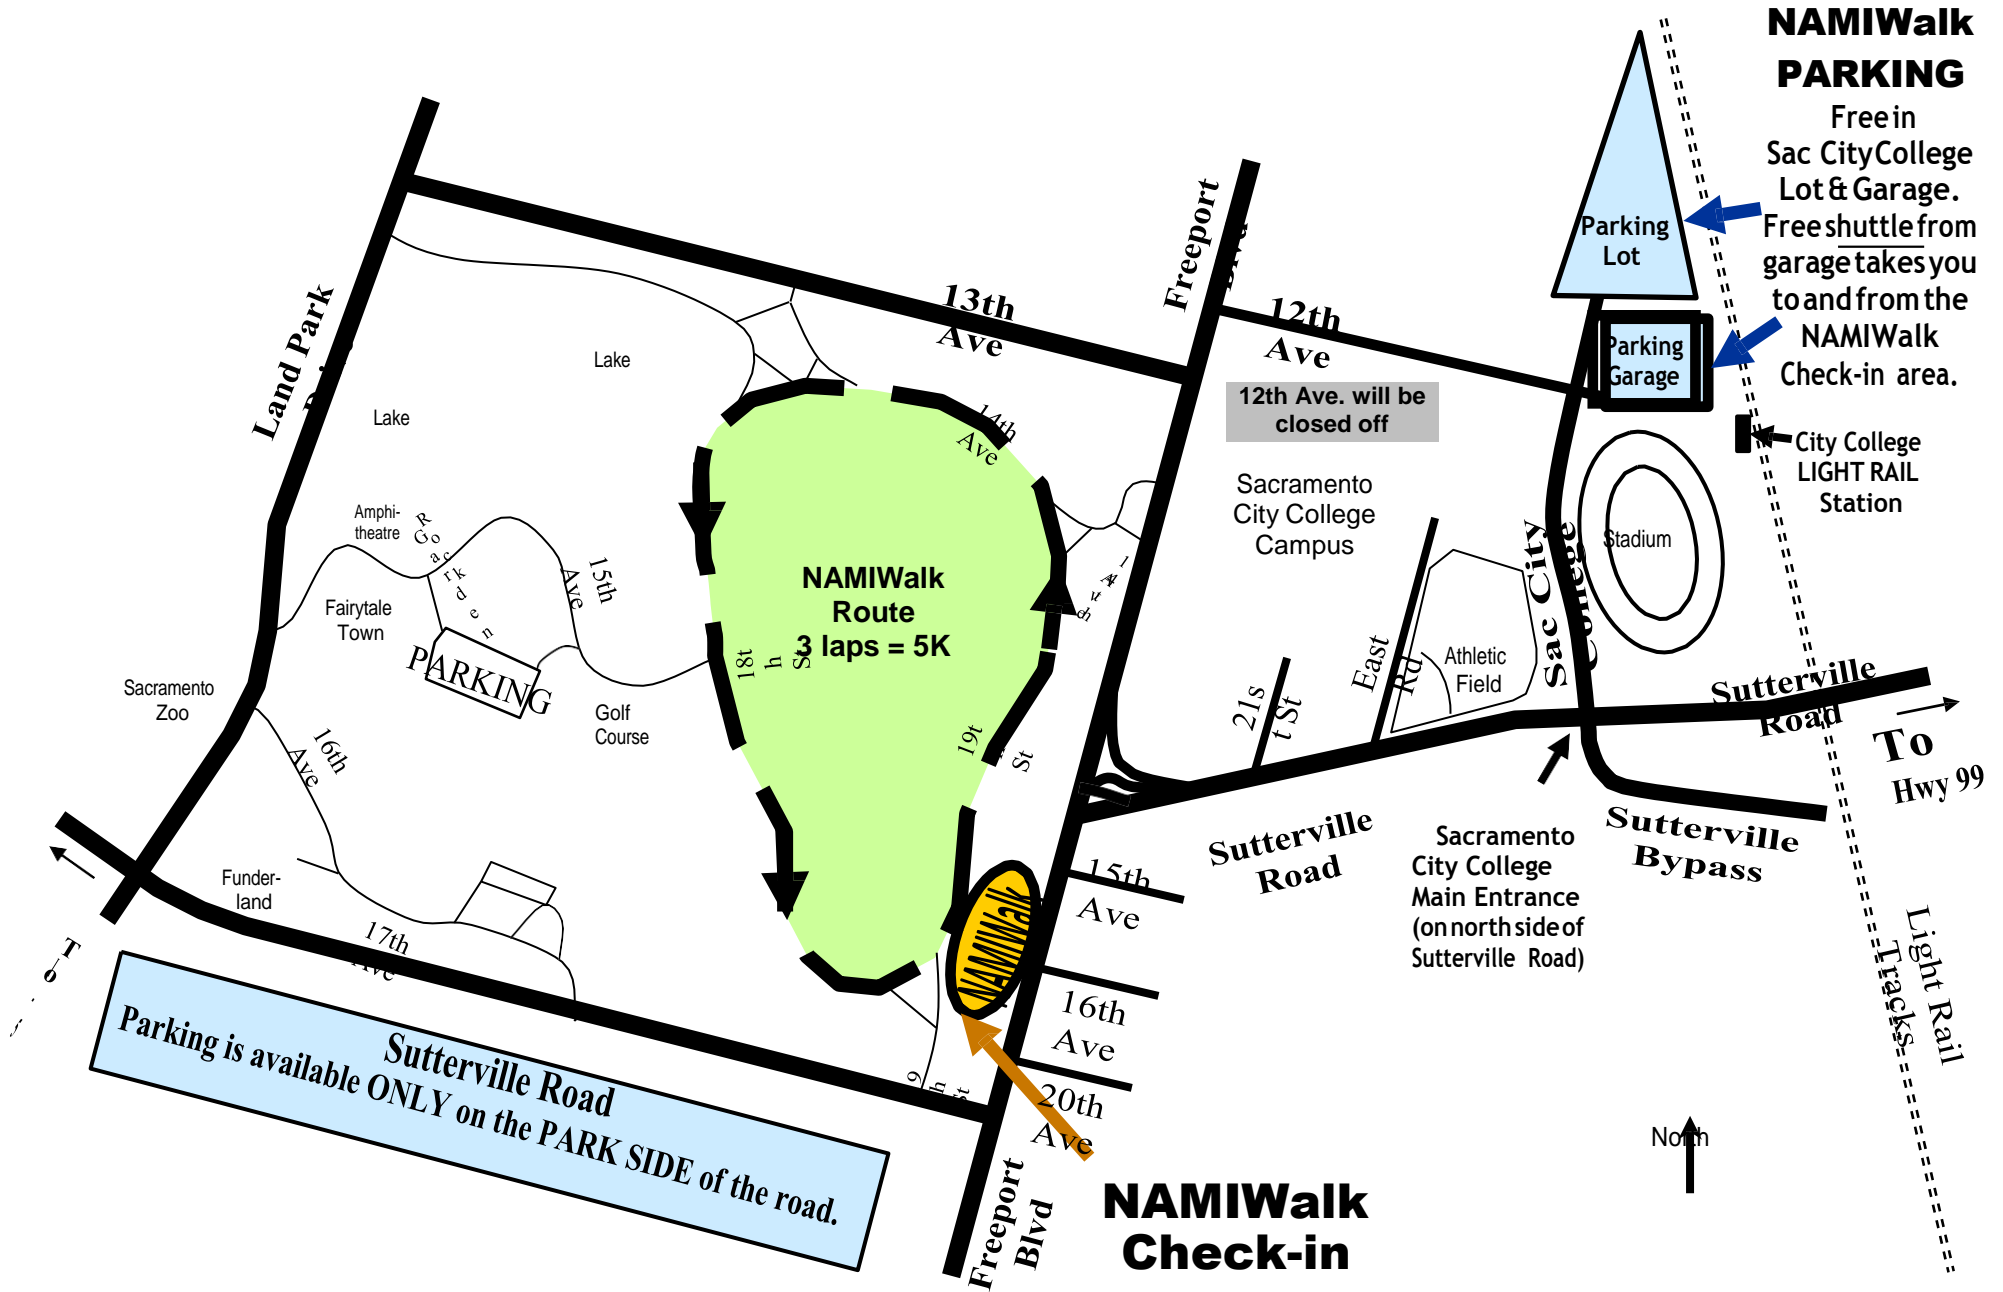

Northern California NAMIWalk — Saturday, May 6, 2017

8 AM: Check-in, Health and Wellness Expo Opens • 9 AM: Program and Warm-up • 10 AM: Walk Starts

NAMIWalk check-in is inside William Land Park near 1950 Sutterville Road, Sacramento, CA

Northern California NAMIWalk — Saturday, May 6, 2017

8 AM: Check-in, Health and Wellness Expo Opens

9 AM: Program and Warm-up

10 AM: Walk Starts

DIRECTIONS TO PARKING GARAGE AND LOT on Sacramento City College campus near 2351 Sutterville Road

From Hwy 99

Take 12th Avenue exit and go west (left from the South; right from the North).
12th Ave immediately becomes Sutterville Rd. Go about 3/4 mile and over the railroad overpass.
Opposite Sutterville Bypass turn right at Sacramento City College main entrance.
Go straight until you see the parking garage on right. Park in garage or lot beyond the garage.
Take shuttle bus from the garage or walk to the NAMIWalk Check-in area (see map).