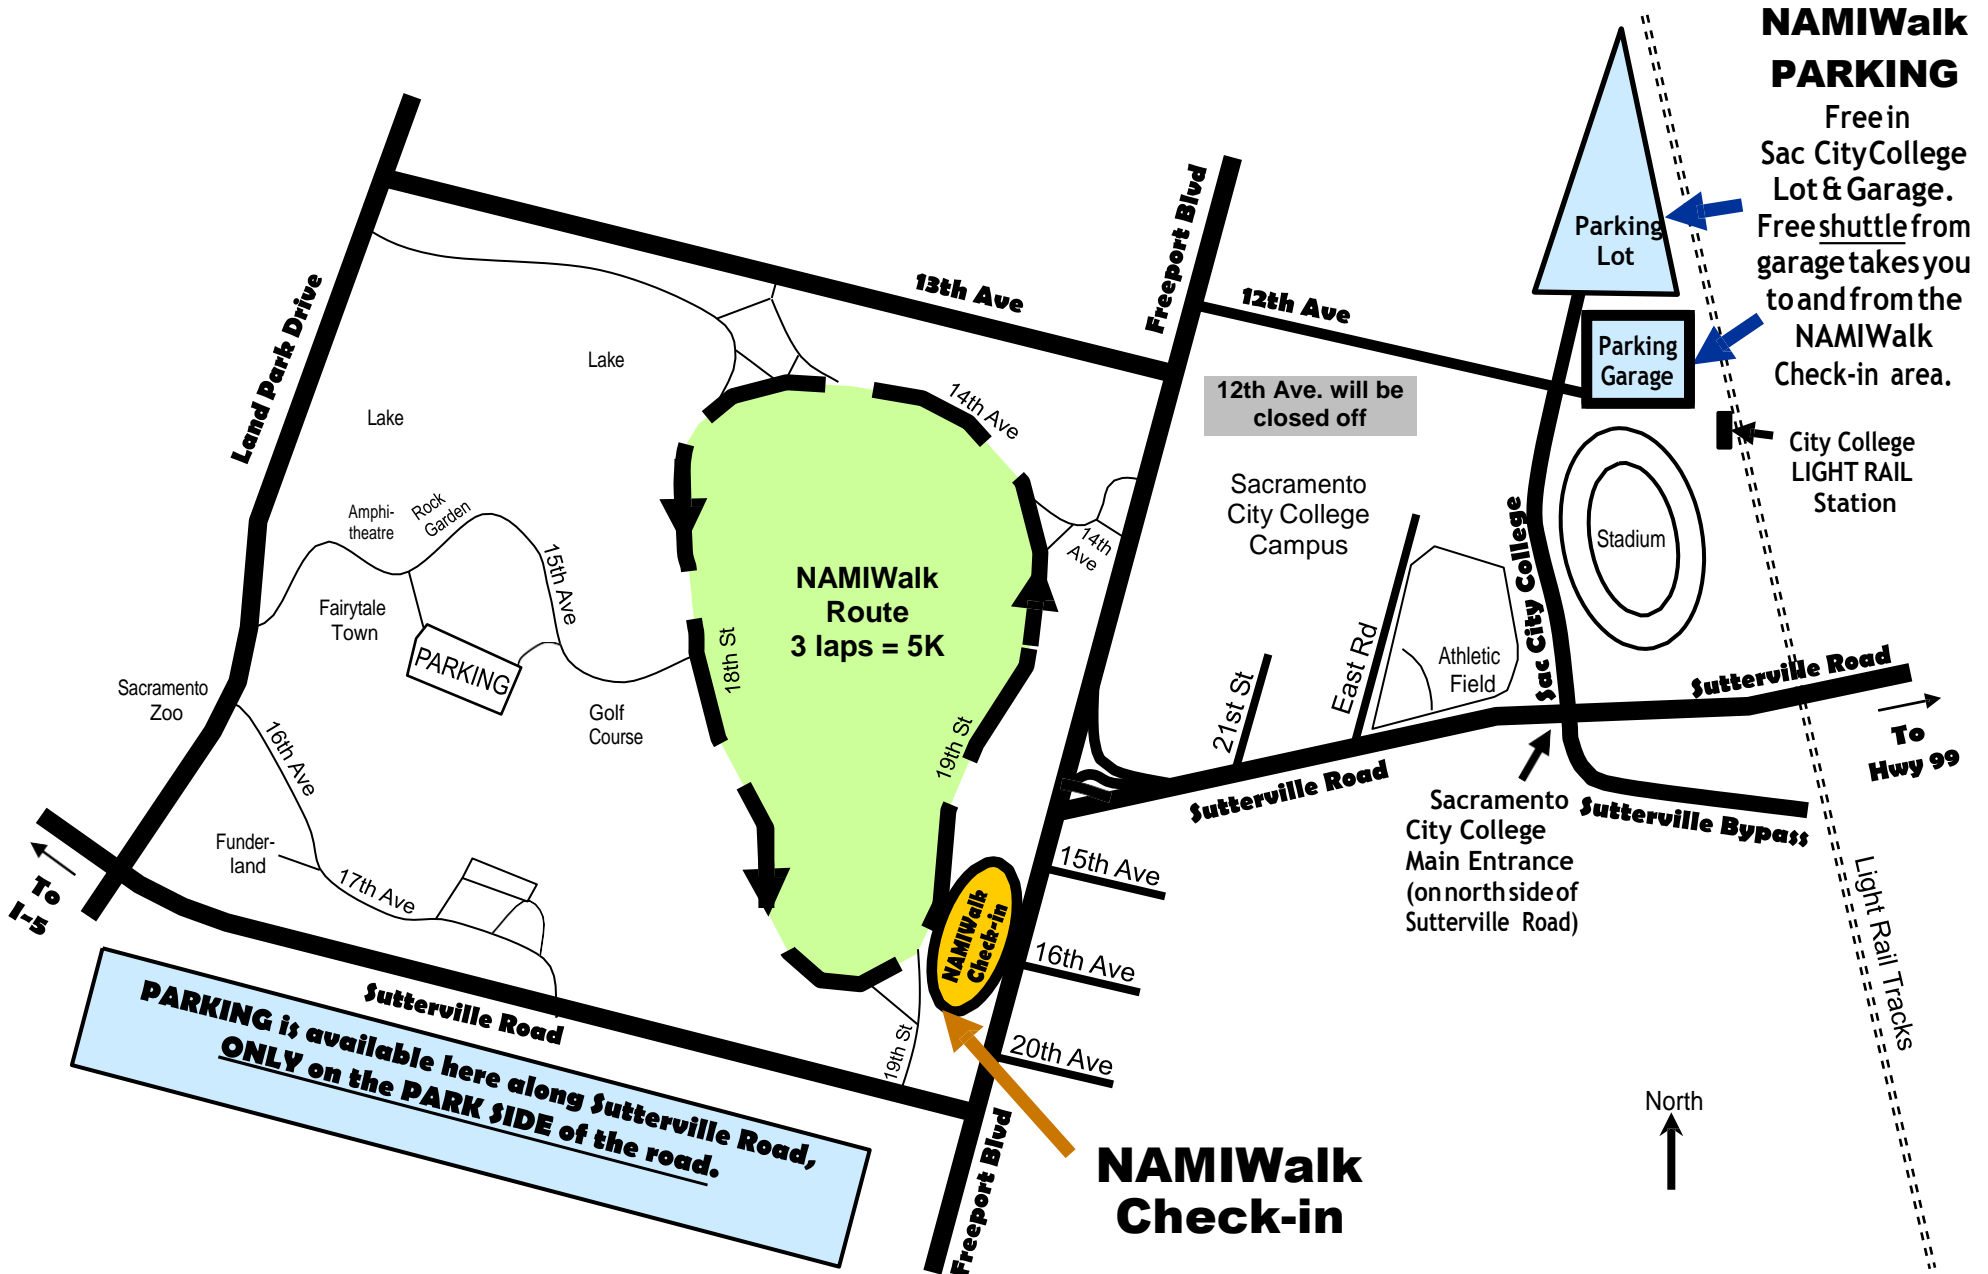

Northern California NAMIWalk — Saturday, May 7, 2016

8 AM: Check-in, Health and Wellness Expo Opens • 9 AM: Program and Warm-up • 10 AM: Walk Starts

NAMIWalk check-in is inside William Land Park near 1950 Sutterville Road, Sacramento, CA

Northern California NAMIWalk — Saturday, May 7, 2016

8 AM: Check-in, Health and Wellness Expo Opens

9 AM: Program and Warm-up

10 AM: Walk Starts

DIRECTIONS TO PARKING GARAGE AND LOT on Sacramento City College campus near 2351 Sutterville Road

From Hwy 99

Take 12th Avenue exit and go west (left from the South; right from the North).
12th Ave immediately becomes Sutterville Rd. Go about 3/4 mile and over the railroad overpass.
Opposite Sutterville Bypass turn right at Sacramento City College main entrance.
Go straight until you see the parking garage on right. Park in garage or lot beyond the garage.
Take shuttle bus from the garage or walk to the NAMIWalk Check-in area (see map).

From I-5

Take Sutterville Road exit and go east (right from the South; left from the North).
Continue for approximately 1 mile to Freeport Blvd. Turn left onto Freeport and go one block.
Turn right onto Sutterville Road.
Opposite Sutterville Bypass turn left at Sacramento City College main entrance.
Go straight until you see the parking garage on right. Park in garage or lot beyond the garage.
Take shuttle bus from the garage or walk to the NAMIWalk Check-in area (see map).